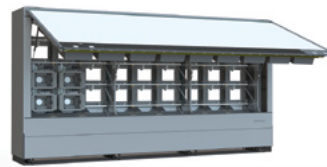

## Fully interactive

A robust, polymer surface handles the daily interaction that will come with the LPD 6K series, capable of tracking up to 32 simultaneous touch points for group participation.

## Front service for flexible deployment

With front-service design, the LPD 6K series gives you greater freedom to dictate where the display will be, as it can be installed in more spaces with less down time.